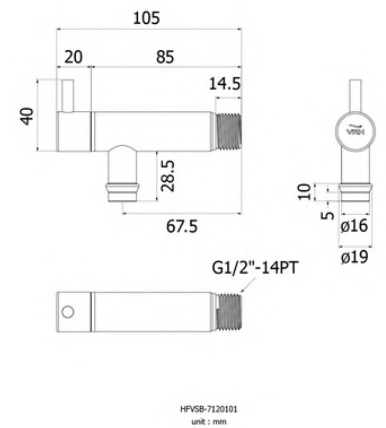

Wall Tap with Hose Connector
LEX model

HFVJC-7120K7