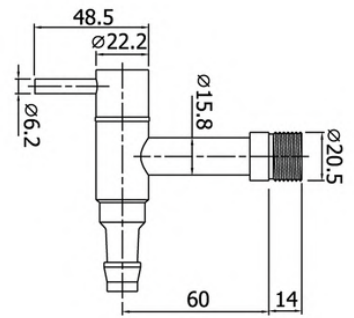

HFVJC-7120K10
unit : mm

Wall Tap Bonny model

HFVJC-7120K11

Wall Tap with Hose Connector
BONNY model

HFVJC-7120K6

Wall Tap with Hose Connector
LEX model

HFVSB-7120101

Wall Tap BONNY model