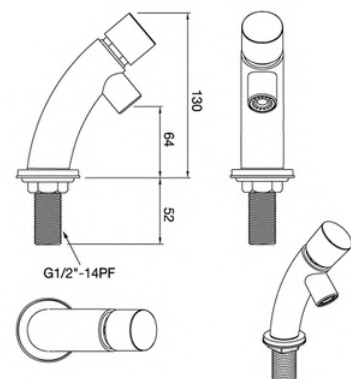

**Automatic Self-Closing Basin
Faucet CURVA model**