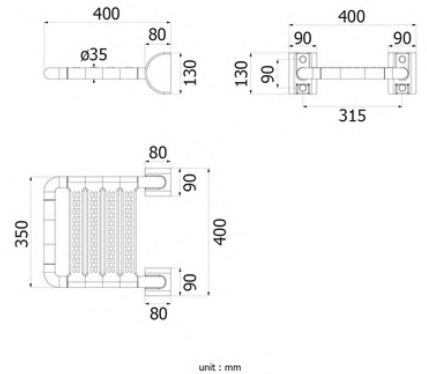

Grab Bar 90° OD 38 mm. Size 600×700 mm. (Right)

FBVHC-T791LS

Grab Bar 90° OD 32 mm. Size 600×600 mm. (Right)

FBVHC-TS791E

Grab Bar 90° OD 32 mm. Size 600×600 mm. (Left)

FBVHC-TS791D

Grab Bar 90° OD 38 mm. Size 600×700 mm. (Left)

FBVHC-T791RS

unit : mm

Grab Bar 135° OD 32 mm. Size 300×400 mm. (Left)

FBVHC-TS792F

Grab Bar 135° OD 25 mm. Size 300×500 mm. (Right)

FBVHC-TS792A

Wall mounted foldable chair

FBVHC-TS797A