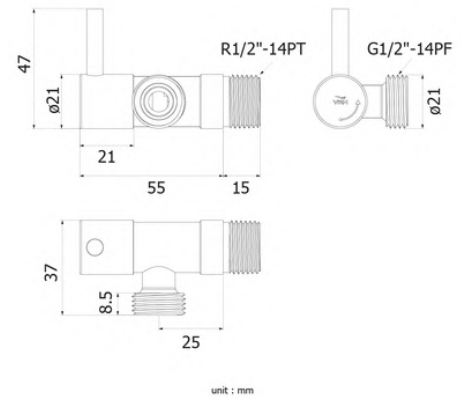

HFVJC-7120K7

Wall Single Shower Faucet for Hand Shower

HFVSB-3120G2

Wall Tap with Hose Connector BONNY model

HFVSB-3120K4

Two Ways Stop Valve BONNY model

HFVJC-9120K11

Three Ways Stop Valve BONNY model