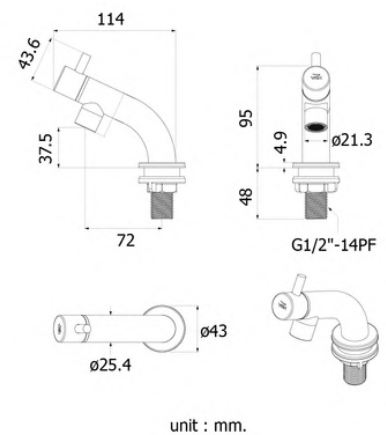

HFVSP-2000602

**Deck Single Sink Faucet LEX
model**

HFVSB-1000101

**Deck Single Basin Faucet LEX
model**

HFVSB-2000101

Deck Single Sink Faucet POCKET Model

HFVSB-1000G1

Deck Single Sink Faucet (Pull Spray)