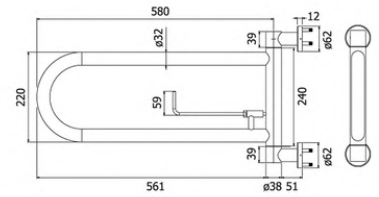

HFVSR-6120S3

HFVSR-6120S3
unit : mm

Urinal Flush Valve

HFVSR-6120S1

HFVSR-6120S1
unit : mm

Flush Valve for Toilet Flat Seat

HFVSR-6120S4

HFVSR-6120S4
unit : mm

GRAB BAR Swing Rail Support

FBVHS-0102CS

GRAB BAR Flip-Up Rail

FBVHS-0102DS

**Grab Bar OD 38 mm Size
638×570 mm**

FBVHC-T794AS

Grab Bar OD 32 mm Size 800×700 mm

FBVHC-TS795B