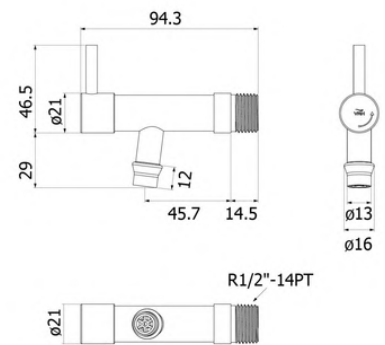

Wall Single Faucet

HFVSB-7120G1

HFVSB-7120G1
unit : mm

Wall Single Faucet with Single Shower Faucet (without Hose)

HFVSB-7120G2

HFVSB-7120G2
unit : mm

Wall Tap with Hose Connector
Bonny model

HFVJC-7120K10