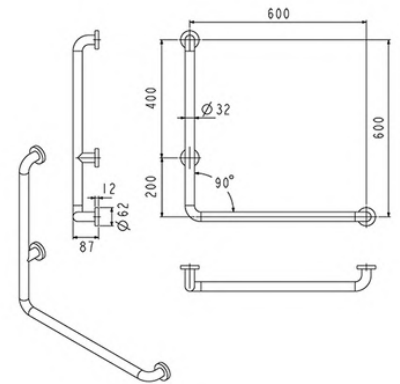

FBVHC-TS792B

**Grab Bar 135° OD 32 mm Size
200×200 mm (Left/Right)**

FBVHC-TS792C

**Grab Bar 135° OD 32 mm Size
300×300 mm (Left/Right)**

FBVHC-TS792D

**Grab Bar 135° OD 32 mm. Size
300×400 mm. (Right)**

FBVHC-TS792E

Grab Bar 90° OD 38 mm. Size 600×700 mm. (Right)

FBVHC-T791LS

Grab Bar 90° OD 32 mm. Size 600×600 mm. (Right)

FBVHC-TS791E

Grab Bar 90° OD 32 mm. Size 600×600 mm. (Left)

FBVHC-TS791D

Grab Bar 90° OD 38 mm. Size 600×700 mm. (Left)

FBVHC-T791RS

unit : mm

Grab Bar 135° OD 32 mm. Size 300×400 mm. (Left)

FBVHC-TS792F

Grab Bar 135° OD 25 mm. Size 300×500 mm. (Right)

FBVHC-TS792A

Wall mounted foldable chair

FBVHC-TS797A