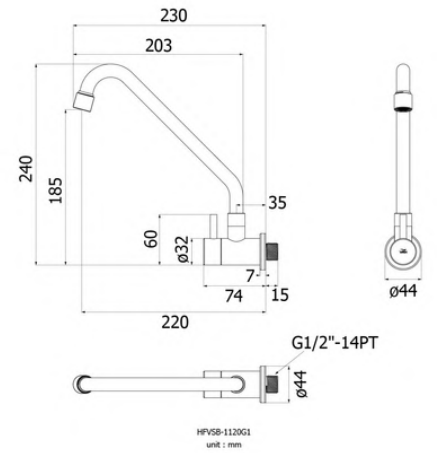

Wall Single Sink Faucet (Swivel Spout) LEX model

HFVSB-1120101