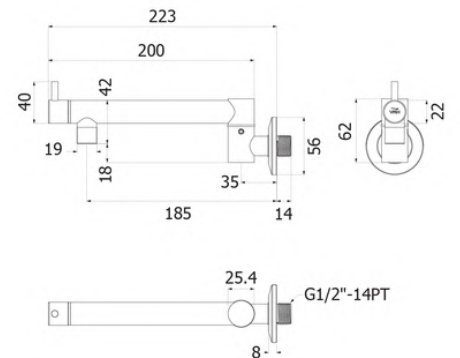

HFVSB-1120K3

Wall Single Sink Faucet

HFVSB-1120G1

Wall Single Sink Faucet (Swivel Spout) LEX model

HFVSB-1120101

Wall Single Sink Faucet

HFVSA-112003

unit : mm