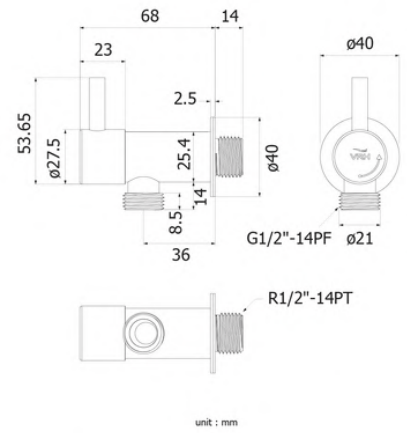

HFVJC-7120K7

Wall Single Shower Faucet for Hand Shower

HFVSB-3120G2

Wall Tap with Hose Connector BONNY model

HFVSB-3120K4

Two Ways Stop Valve BONNY model

HFVJC-9120K11

Three Ways Stop Valve BONNY model