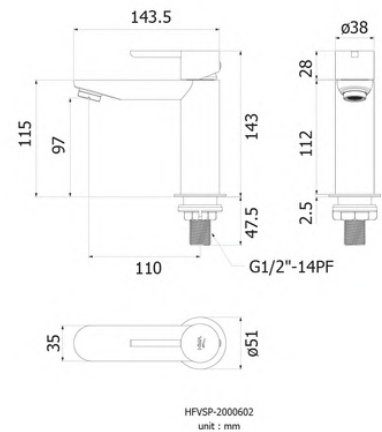

HFVSP-2000602

**Deck Single Sink Faucet LEX
model**

HFVSB-1000101

**Deck Single Basin Faucet LEX
model**

HFVSB-2000101

Deck Single Sink Faucet POCKET Model

HFVSB-1000G1

Deck Single Sink Faucet (Pull Spray)