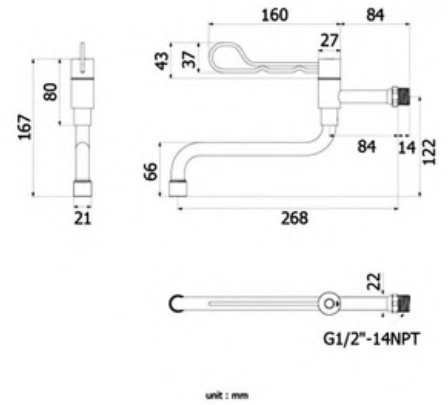

HFVSB-1120K3

Wall Single Sink Faucet

HFVSB-1120G1

Wall Single Sink Faucet (Swivel Spout) LEX model

HFVSB-1120101

Wall Single Sink Faucet

HFVSA-112003

unit : mm