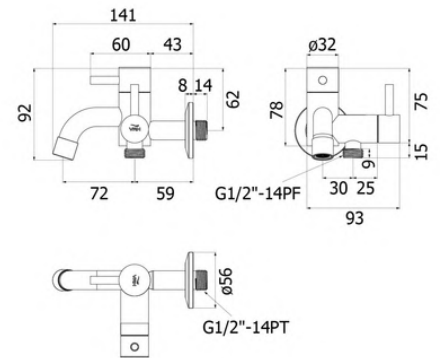

Wall Single Faucet

HFVSB-7120G1

HFVSB-7120G1
unit : mm

Wall Single Faucet with Single Shower Faucet (without Hose)

HFVSB-7120G2

HFVSB-7120G2
unit : mm

Wall Tap with Hose Connector
Bonny model

HFVJC-7120K10