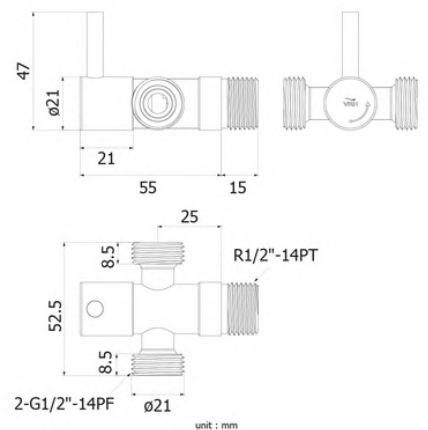

HFVSB-3120G2

HFVSB-3120K4

HFVJC-9120K11

HFVJC-9120K12