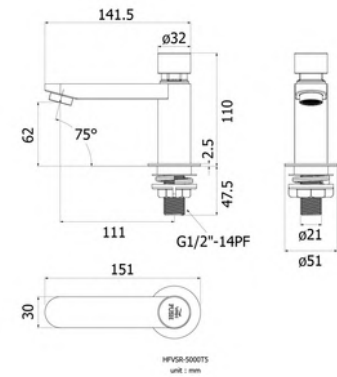

**Automatic Self-Closing Basin
Faucet T5 Model**

HFVSR-5000B6