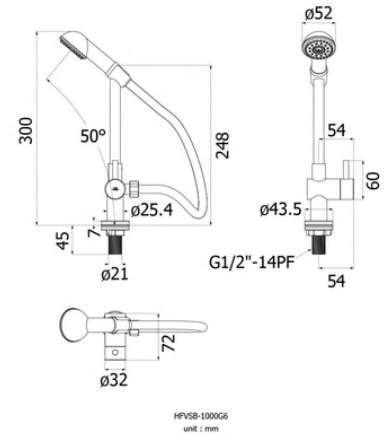

Deck Single Sink Faucet

HFVSB-1000G9