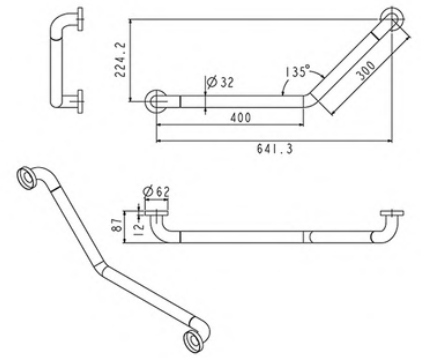

Grab Bar 90° OD 38 mm. Size 600×700 mm. (Right)

FBVHC-T791LS

Grab Bar 90° OD 32 mm. Size 600×600 mm. (Right)

FBVHC-TS791E

Grab Bar 90° OD 32 mm. Size 600×600 mm. (Left)

FBVHC-TS791D

Grab Bar 90° OD 38 mm. Size 600×700 mm. (Left)

FBVHC-T791RS

unit : mm

Grab Bar 135° OD 32 mm. Size 300×400 mm. (Left)

FBVHC-TS792F

Grab Bar 135° OD 25 mm. Size 300×500 mm. (Right)

FBVHC-TS792A

Wall mounted foldable chair

FBVHC-TS797A