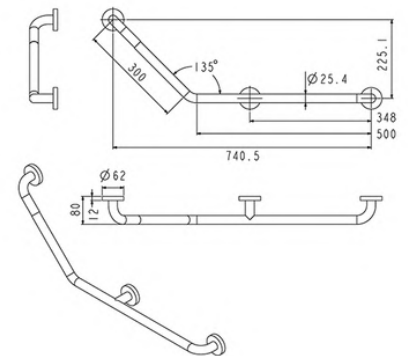

Grab Bar 90° OD 38 mm. Size 600×700 mm. (Right)

FBVHC-T791LS

Grab Bar 90° OD 32 mm. Size 600×600 mm. (Right)

FBVHC-TS791E

Grab Bar 90° OD 32 mm. Size 600×600 mm. (Left)

FBVHC-TS791D

Grab Bar 90° OD 38 mm. Size 600×700 mm. (Left)

FBVHC-T791RS

unit : mm

Grab Bar 135° OD 32 mm. Size 300×400 mm. (Left)

FBVHC-TS792F

Grab Bar 135° OD 25 mm. Size 300×500 mm. (Right)

FBVHC-TS792A

Wall mounted foldable chair

FBVHC-TS797A