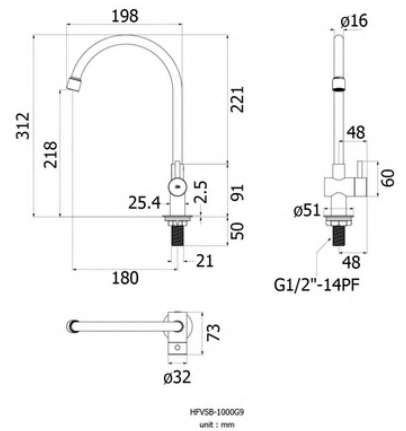

Deck Single Sink Faucet

HFVSB-1000K3