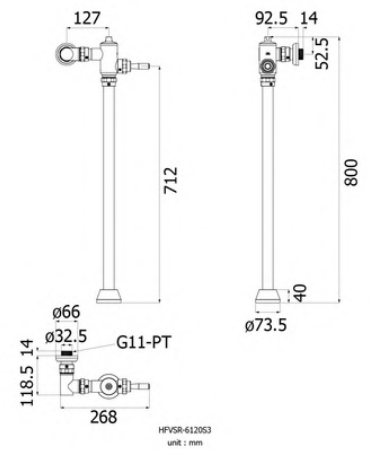

HFVSR-6120S3

HFVSR-6120S3
unit : mm