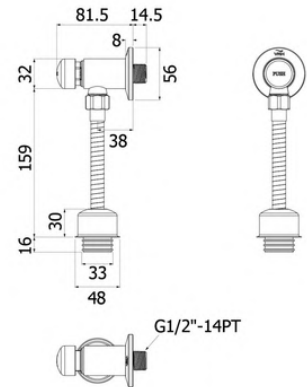

HFVSR-8120S3

HFVSR-8120S3
unit : mm