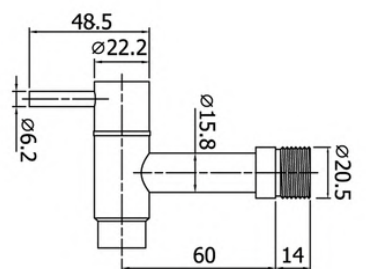

Wall Tap Bonny model

HFVJC-7120K11

Wall Tap with Hose Connector
BONNY model

HFVJC-7120K6

HFVSB-7120101

HFVJC-7120K7