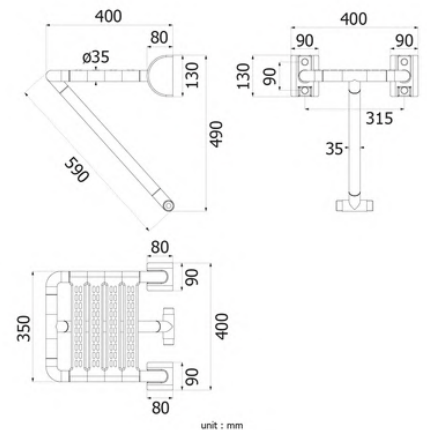

FBVHC-TS797A

unit : mm

Wall mounted foldable chair

FBVHC-TS797B

unit : mm