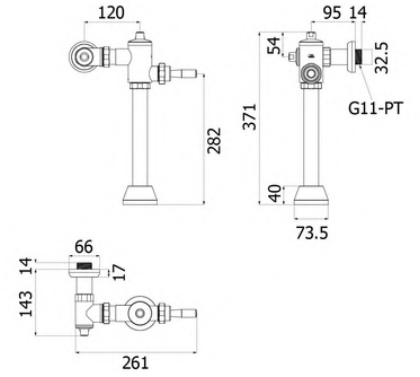

HFVSR-6120S3

HFVSR-6120S3
unit : mm

Urinal Flush Valve

HFVSR-6120S1

HFVSR-6120S1
unit : mm

Flush Valve for Toilet Flat Seat

HFVSR-6120S4

HFVSR-6120S4
unit : mm

GRAB BAR Swing Rail Support

FBVHS-0102CS

GRAB BAR Flip-Up Rail

FBVHS-0102DS

**Grab Bar OD 38 mm Size
638×570 mm**

FBVHC-T794AS

Grab Bar OD 32 mm Size 800×700 mm

FBVHC-TS795B