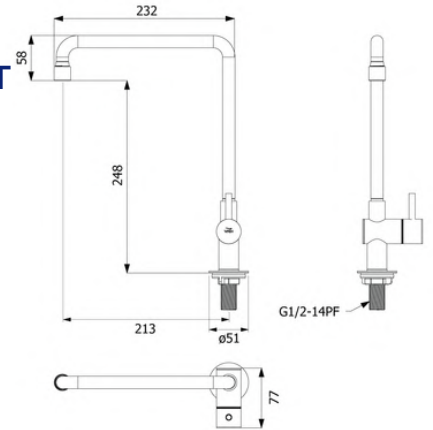

HFVSP-2000602

**Deck Single Sink Faucet LEX
model**

HFVSB-1000101

**Deck Single Basin Faucet LEX
model**

HFVSB-2000101

Deck Single Sink Faucet POCKET Model

HFVSB-1000G1

Deck Single Sink Faucet (Pull Spray)