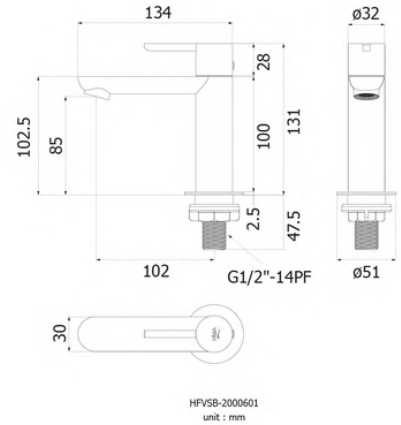

**Automatic Self-Closing Basin
Faucet T5 Model**

HFVSR-5000T5

**Automatic Self-Closing Basin
Faucet CURVA model**

HFVSR-5000B6

**Deck Single Basin Faucet OD32
Asta model**

HFVSB-2000601

**Deck Single Basin Faucet Asta
model**