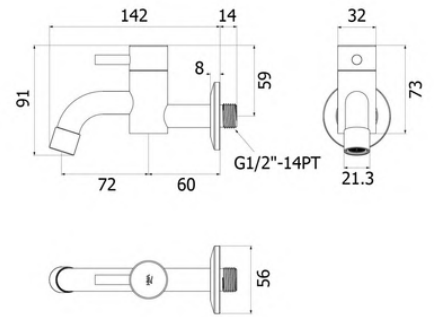

HFVSB-7120G1
unit : mm