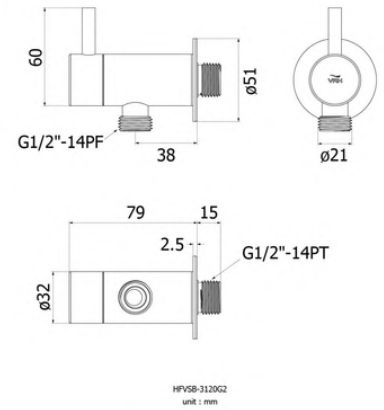

Wall Single Shower Faucet for Hand Shower

HFVSB-3120K4