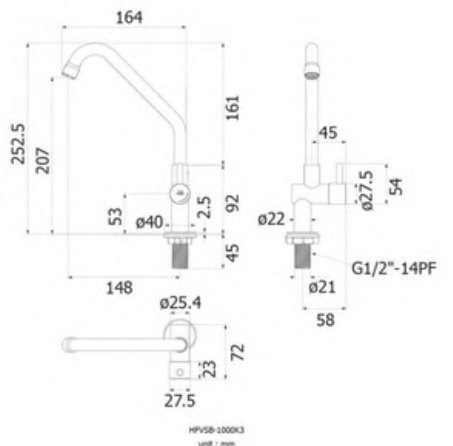

HFVSB-1000G1

Deck Single Sink Faucet (Pull Spray)

HFVSB-1000G6

Deck Single Sink Faucet

HFVSB-1000G9

Deck Single Sink Faucet

HFVSB-1000K3