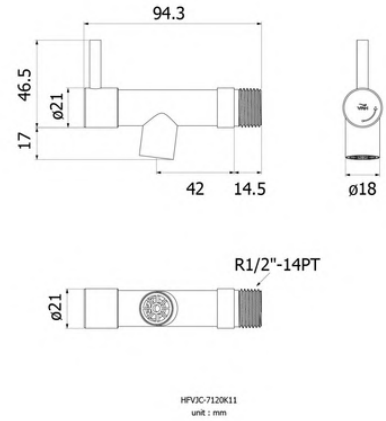

Wall Tap with Hose Connector
BONNY model

HFVJC-7120K6