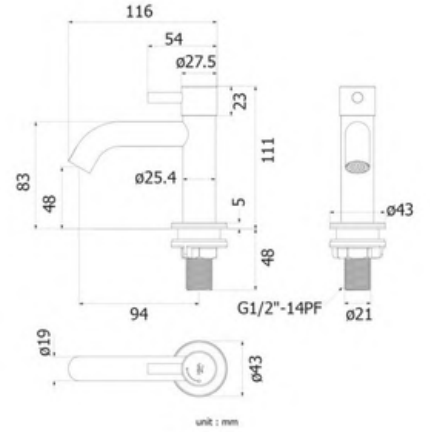

HFVSB-1120K3