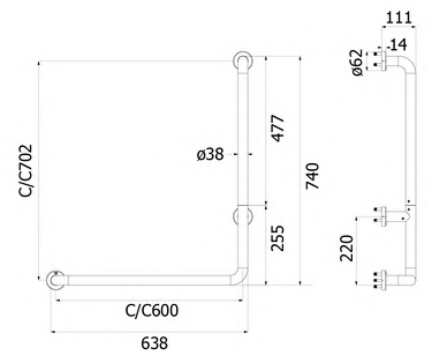

FBVHC-TS792B

**Grab Bar 135° OD 32 mm Size
200×200 mm (Left/Right)**

FBVHC-TS792C

**Grab Bar 135° OD 32 mm Size
300×300 mm (Left/Right)**

FBVHC-TS792D

**Grab Bar 135° OD 32 mm. Size
300×400 mm. (Right)**

FBVHC-TS792E

Grab Bar 90° OD 38 mm. Size 600×700 mm. (Right)

FBVHC-T791LS

Grab Bar 90° OD 32 mm. Size 600×600 mm. (Right)

FBVHC-TS791E

Grab Bar 90° OD 32 mm. Size 600×600 mm. (Left)

FBVHC-TS791D

Grab Bar 90° OD 38 mm. Size 600×700 mm. (Left)

FBVHC-T791RS

unit : mm

Grab Bar 135° OD 32 mm. Size 300×400 mm. (Left)

FBVHC-TS792F

Grab Bar 135° OD 25 mm. Size 300×500 mm. (Right)

FBVHC-TS792A

Wall mounted foldable chair

FBVHC-TS797A