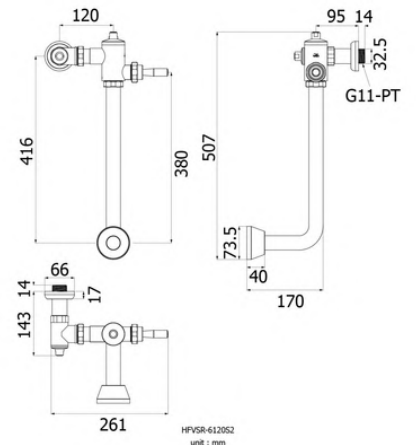

HFVJC-9120K12

Urinal Flush Valve

HFVSR-8120S3

HFVSR-8120S3
unit : mm

Urinal Flush Valve

HFVSR-6120S2

HFVSR-6120S2
unit : mm

Flush Valve for Toilet Flat Seat

HFVSR-6120S3

HFVSR-6120S3
unit : mm

Urinal Flush Valve

HFVSR-6120S1

HFVSR-6120S1
unit : mm

Flush Valve for Toilet Flat Seat

HFVSR-6120S4

HFVSR-6120S4
unit : mm