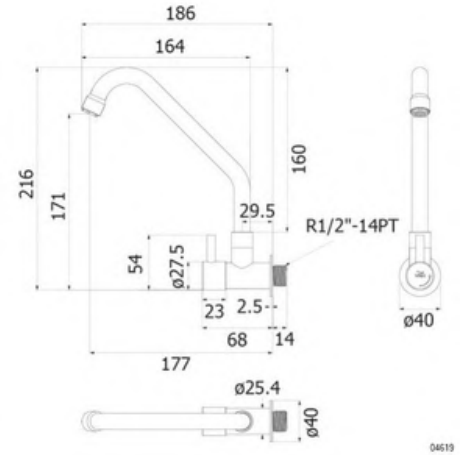

WALL SINGLE SINK FAUCET

Wall Single Sink Faucet

HFVSB-1120G1