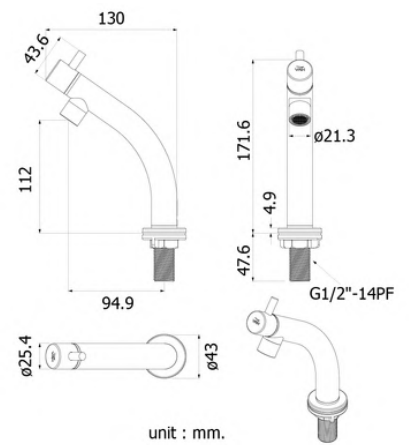

**Deck Single Basin Faucet LEX
model**

HFVSB-2000101